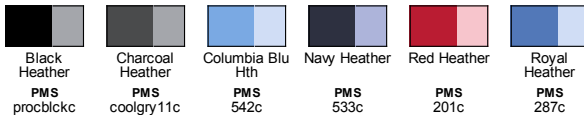

#### Product Specifications

	S	M	L	XL	2XL	3XL
BODY LENGTH	25.5	26	26.5	27.5	28.5	29.5
BODY WIDTH	17.5	18.5	20	21.5	23	24.5
SLEEVE LENGTH	6.25	6.5	6.75	7	7.25	7.5

#### 6 Available Colors

Black Heather  
PMS  
procblckc

Charcoal Heather  
PMS  
coolgry11c

Columbia Blu Hth  
PMS  
542c

Navy Heather  
PMS  
533c

Red Heather  
PMS  
201c

Royal Heather  
PMS  
287c